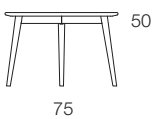

DETAILS

1. Thanks to its dainty yet special shape, Yngve is a table that easily fits into most environments with low seating.
2. The tables are adjusted in height so that they can be partly pushed beneath each other if you choose to use the tables together.

SCALE 1:50

6019

6020

6021

FACTS YNGVE

CONCEPT

Yngve is a line of neat and easy to place tables with a distinct note of 1950s nostalgia. Choose one, two or maybe all three, as together the tables create an exciting shape with many options.

DESIGN

Marit Stigsdotter

ITEM NO.

6019, 6020, 6021

STYLE

Solid birch

FINISH

Clear varnish, oil or stain

OTHER

Delivered pre-assembled

Scale illustrations are also available at www.stolab.se