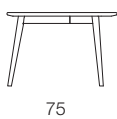

DETAILS

1. Thanks to its dainty yet special shape, Yngve is a table that easily fits into most environments with low seating.
2. The tables are adjusted in height so that they can be partly pushed beneath each other if you choose to use the tables together.

SCALE 1:50

6019

6020

6021

FACTS YNGVE

CONCEPT

Yngve is a line of neat and easy to place tables with a distinct note of 1950s nostalgia. Choose one, two or maybe all three, as together the tables create an exciting shape with many options.

DESIGN

Marit Stigsdotter

ITEM NO.

6019, 6020, 6021

STYLE

Solid birch

FINISH

Clear varnish, oil or stain

OTHER

Delivered pre-assembled

Scale illustrations are also available at www.stolab.se