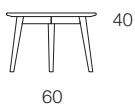

SCALE 1:50

6019