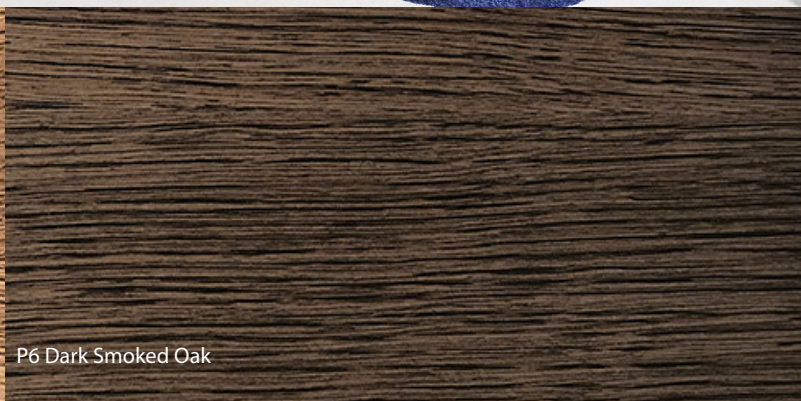

P6 Dark Smoked Oak