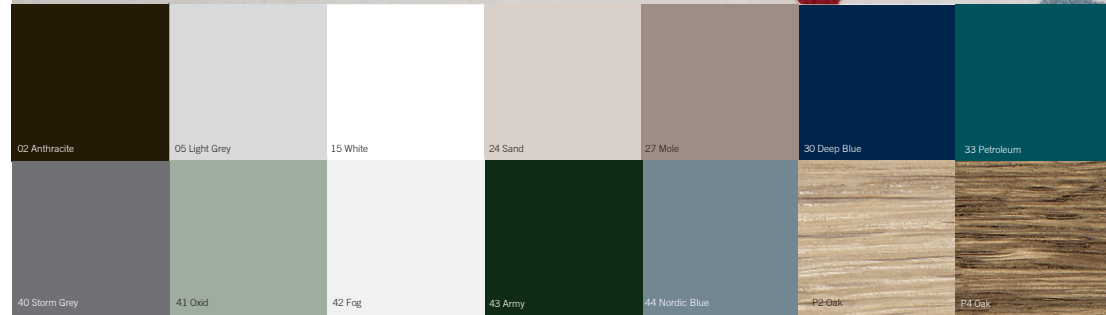

ASPLUND ©

HEAD OFFICE/STORE/SHOWROOM: Sibyllegatan 31, SE-114 42 Stockholm www.asplund.org info@asplund.org Phone +46 (0)8 662 52 84 Fax +46 (0)8 662 00 03