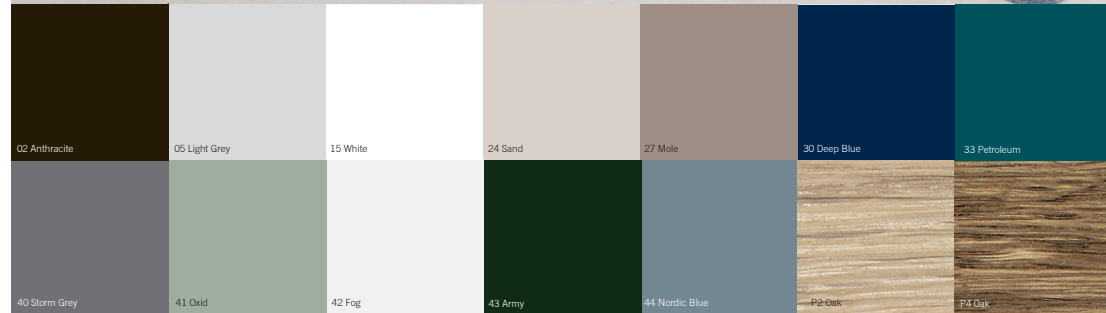

ASPLUND ©

HEAD OFFICE/STORE/SHOWROOM: Sibyllegatan 31, SE-114 42 Stockholm www.asplund.org info@asplund.org Phone +46 (0)8 662 52 84 Fax +46 (0)8 662 00 03