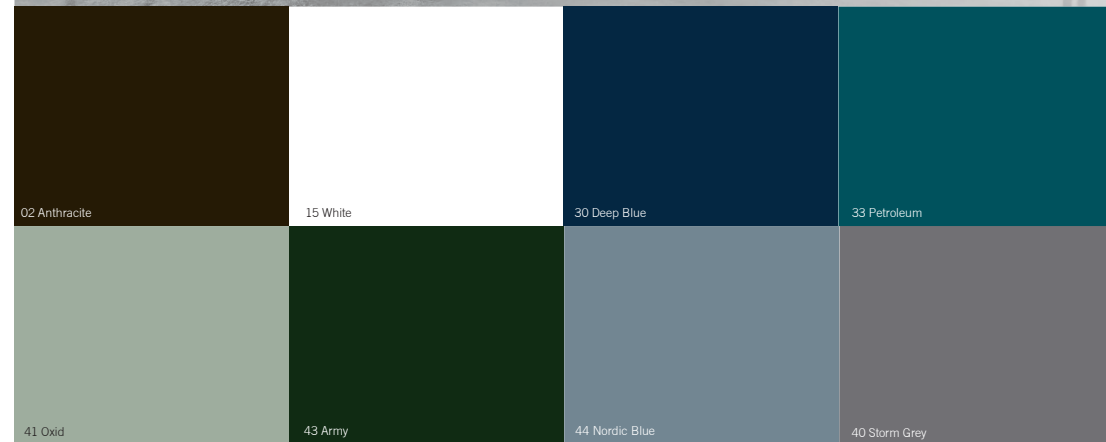

ASPLUND©

HEAD OFFICE/STORE/SHOWROOM: Sibyllegatan 31, SE-114 42 Stockholm www.asplund.org info@asplund.org Phone +46 (0)8 662 52 84 Fax +46 (0)8 662 00 03