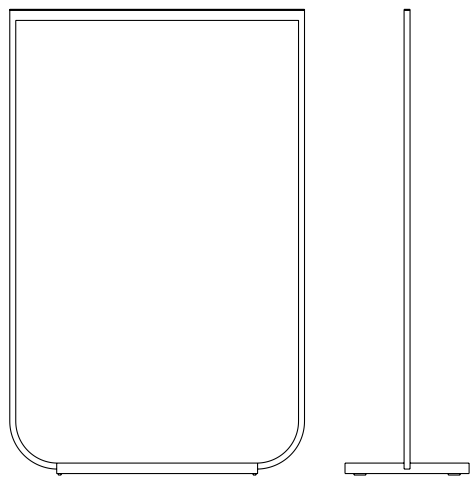

H: 155 cm
W: 130 cm
D: 41 cm

Floor standing coat hanger/rack in metal with brass details and stone base.
Structure: Metal.
Base / Insert: Stone.

Knob i brass

Hooks i brass (set of two)

Colours:
48 Bronze
49 Char Grey
44 Nordic Blue
45 Green Khaki
35 Nougat
40 Storm Grey
15 White

Stone:
Belgian Limestone
Carrara Marble
Jura Grey Limestone
Carnico Marble

Hooks and knobs are sold separately

Tati Coat Rack Small 100

H: 155 cm
W: 100 cm
D: 41 cm

Floor standing coat hanger/rack in metal with brass details and stone base.
Structure: Metal.
Base / Insert: Stone.