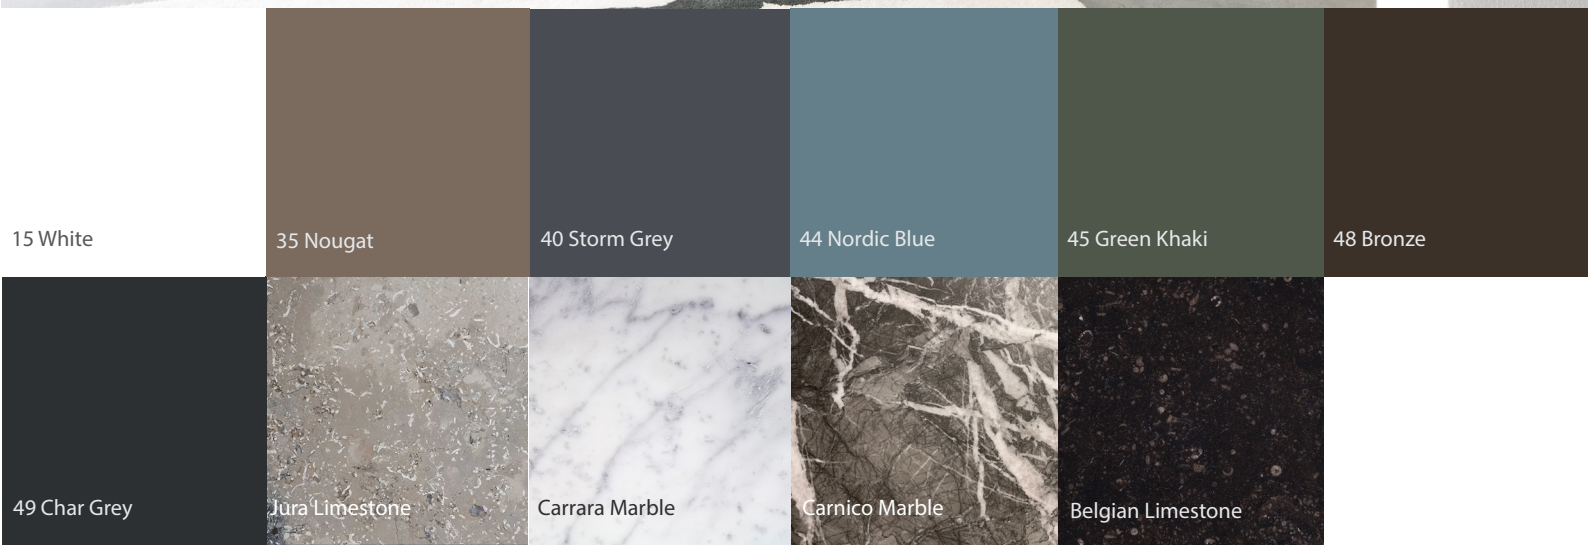

ASPLUND

Tati Coat Rack Large (Char Grey)

15 White

35 Nougat

40 Storm Grey

44 Nordic Blue

45 Green Khaki

48 Bronze

49 Char Grey

Jura Limestone

Carrara Marble

Carnico Marble

Belgian Limestone

TATI COAT RACK

By Broberg & Ridderstråle for 2011

Tati Coat Rack Large 130