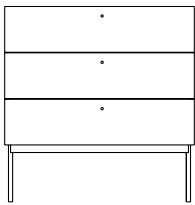

*Stand height 30 cm

Luc Sideboard 160 (drawers)

H: 70 cm
D: 42 cm
W: 160 cm

Storage with 2 drawers in oak veneer with a lacquered stand and a stone or glass top.

Luc Sideboard 160 (doors)

H: 70 cm
D: 42 cm
W: 160 cm

Storage with a stand in lacquered metal and stone or glass top. Cabinet with two compartments and four doors. Including one shelf in each compartment.

Luc Sideboard 200 (doors)

H: 70 cm
D: 42 cm
W: 200 cm

Storage with a stand in lacquered metal and stone top. Cabinet with three compartments and five doors in oak

Luc Drawer 100

H: 103 cm
D: 42 cm
W: 100 cm

Cabinet with 3 drawers in oak veneer with a lacquered stand and a stone or glass top.

Luc Cabinet 100

H: 103 cm
D: 42 cm
W: 100 cm

Cabinet with 2 doors in oak veneer with a lacquered stand and a stone or glass top.

Luc Console 100 Oak

H: 81 cm
D: 40,4 cm
W: 99 cm

Console in oak veneer (P2, P4, P5 or P6) with one drawer and a lacquered MDF shelf. Stand in lacquered metal. Top in stone. Hidden grip.