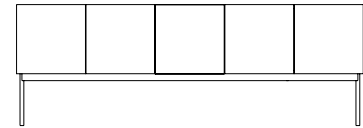

*Stand height 30 cm

Luc Sideboard 160 (drawers)

H: 70 cm
D: 42 cm
W: 160 cm

Storage with 2 drawers in oak veneer with a lacquered stand and a stone or glass top.

Luc Sideboard 160 (doors)

H: 70 cm
D: 42 cm
W: 160 cm

Storage with a stand in lacquered metal and stone or glass top. Cabinet with two compartments and four doors. Including one shelf in each compartment.

Luc Sideboard 200 (doors)

H: 70 cm
D: 42 cm
W: 200 cm

Storage with a stand in lacquered metal and stone top. Cabinet with three compartments and five doors in oak

Luc Drawer 100

H: 103 cm
D: 42 cm
W: 100 cm

Cabinet with 3 drawers in oak veneer with a lacquered stand and a stone or glass top.

Luc Cabinet 100

H: 103 cm
D: 42 cm
W: 100 cm

Cabinet with 2 doors in oak veneer with a lacquered stand and a stone or glass top.

Luc Console 100 Oak

H: 81 cm
D: 40,4 cm
W: 99 cm

Console in oak veneer (P2, P4, P5 or P6) with one drawer and a lacquered MDF shelf. Stand in lacquered metal. Top in stone. Hidden grip.