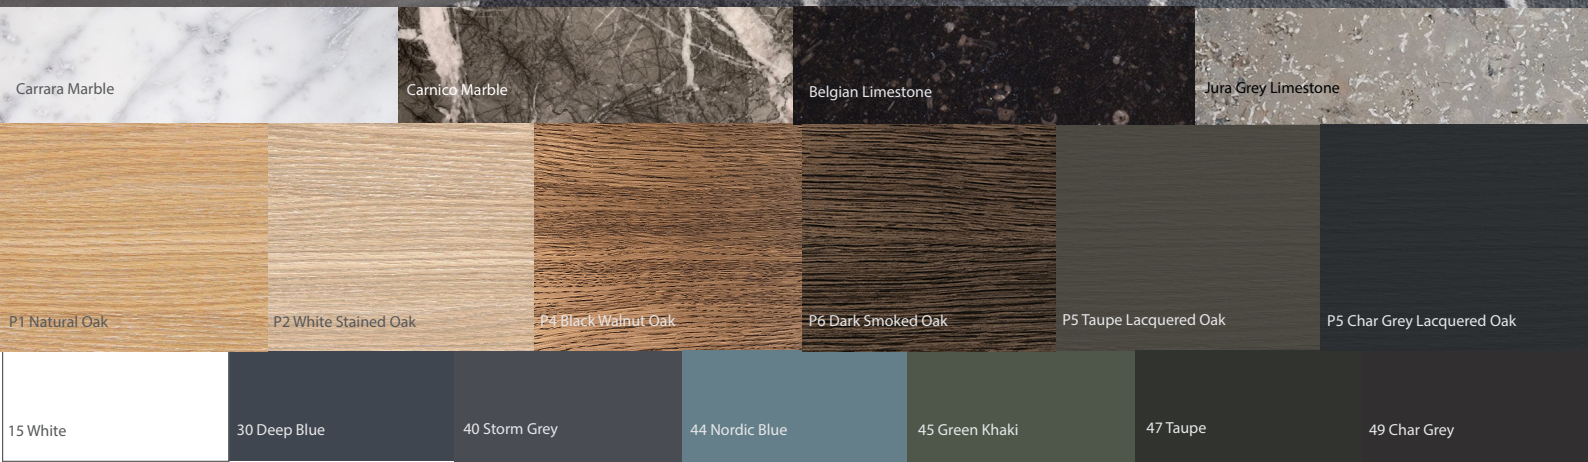

ASPLUND

Luc Sideboard 160 doors (P2 White Stained Oak, Nordic Blue, Carrara Marble)

LUC

By Broberg & Ridderstråle 2012

Storage series in oak veneer with metal stand and stone or glass top.

Cabinet in veneer:

- P1 - Natural Oak
- P2 - White Stained Oak
- P4 - Black Walnut Oak
- P5 - Char Grey Lacquered Oak
- P5 - Taupe Lacquered Oak
- P6 - Dark Smoked Oak

Top:

- Carrara Marble
- Belgian Limestone
- Carnico Marble
- Jura Grey Limestone
- Glass*

- P1 - Natural Oak
- P2 - White Stained Oak
- P4 - Black Walnut Oak
- P5 - Char Grey Lacquered Oak
- P5 - Taupe Lacquered Oak
- P6 - Dark Smoked Oak

Top:

- Carrara Marble
- Belgian Limestone
- Carnico Marble
- Jura Grey Limestone