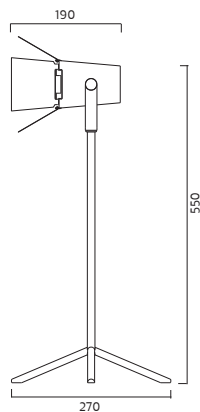

TAK/CEILING 17-19

VÄGG/WALL 104

GOLV/FLOOR 144-145