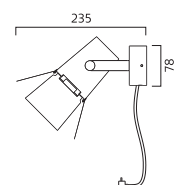

TILLBEHÖR/ACCESSORY

	ART
Dimmer, vit. Endast för 35W 230 volt.	97652-1-01
<i>Dimmer, white. For 35W 230 voltage only.</i>	
Dimmer, svart. Endast för 35W 230 volt.	97652-1-06
<i>Dimmer, Black. For 35W 230 voltage only</i>	

Finish: Wall fixture with adjustable spotlight. Painted steel and die-casted aluminium.

Installation: Fixed installation, terminal block 2x2,5mm² or 2,5 m cable and plug. Dimmer available as accessory. Black finish has black cable, other finishes have white cable.

Design: Thomas Bernstrand, Mattias Ståhlbom.