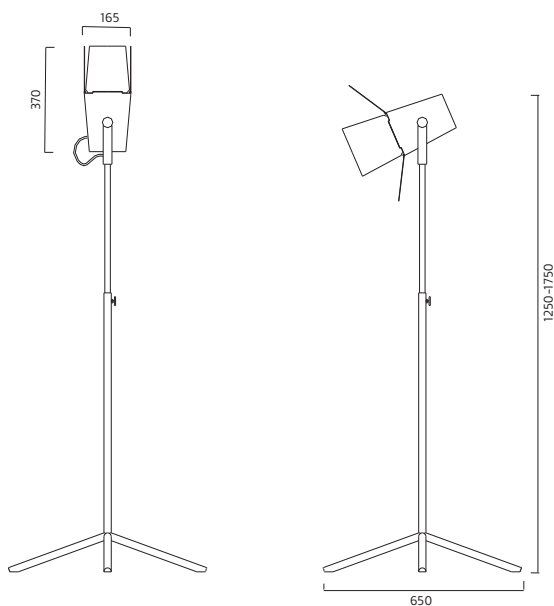

53W Halogen Eco **L251722**

15W lågenergi/low energy **L70018**

7W LED **L70023**

Finish: Floor lamp with adjustable spotlight. Swivelling and telescopic stem.

Die-casted aluminium. HF ballast as standard.

Connection: 2,5m cable, switch and plug. Dimmer available as accessory.

Design: Thomas Bernstrand, Mattias Ståhlbom 2006.

TAK/CEILING 17-19

VÄGG/WALL 104

BORD/TABLE 138