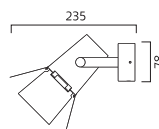

TILLBEHÖR/ACCESSORY

	ART
Dimmer, vit. Endast för 35W 230 volt.	97652-1-01
<i>Dimmer, white. For 35W 230 voltage only.</i>	
Dimmer, svart. Endast för 35W 230 volt.	97652-1-06
<i>Dimmer, Black. For 35W 230 voltage only</i>	

Finish: Wall fixture with adjustable spotlight. Painted steel and die-casted aluminium.

Installation: Fixed installation, terminal block 2x2,5mm² or 2,5 m cable and plug. Dimmer available as accessory. Black finish has black cable, other finishes have white cable.

Design: Thomas Bernstrand, Mattias Ståhlbom.