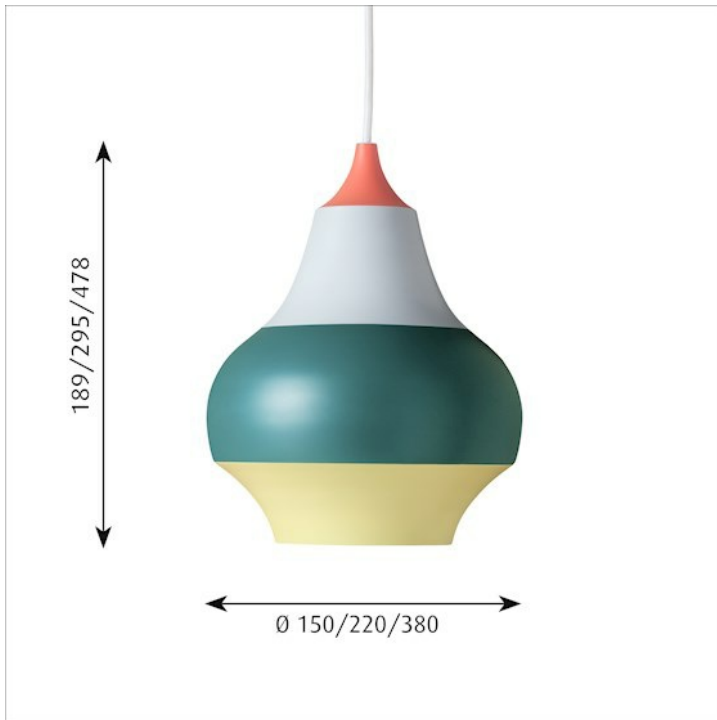

CIRQUE

**Design:**

Clara von Zweigbergk

Concept:

The fixture provides a downward glare-free soft light by means of the white lacquered inner reflector.

Finish:

Copper top, Red top, Yellow top, wet painted.

Material:

Shield: Drawn aluminium.

Mounting:

Suspension type: Cable 2x0,75mm². Canopy: Yes.
Length: 3m.

Weight:

Min: 0.5 kg. Max: 4.0 kg.

Class:

Ingress protection IP20. Electric shock protection II wo. ground.