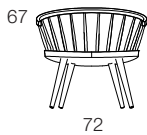

Arka

SOLID BIRCH LOUNGE CHAIR

DESIGN: YNGVE EKSTRÖM

9018

SCALE 1:50

Scale illustrations are also available at www.stolab.se

DETAILS

1. The Arka lounge chair has a distinct design based on three different circles. With its unique design, Arka fits in just as well standing alone as it does in a group of several chairs.
2. With the sheepskin cushion (available as an option), Arka becomes a really comfortable place to sit for long or short periods of time.